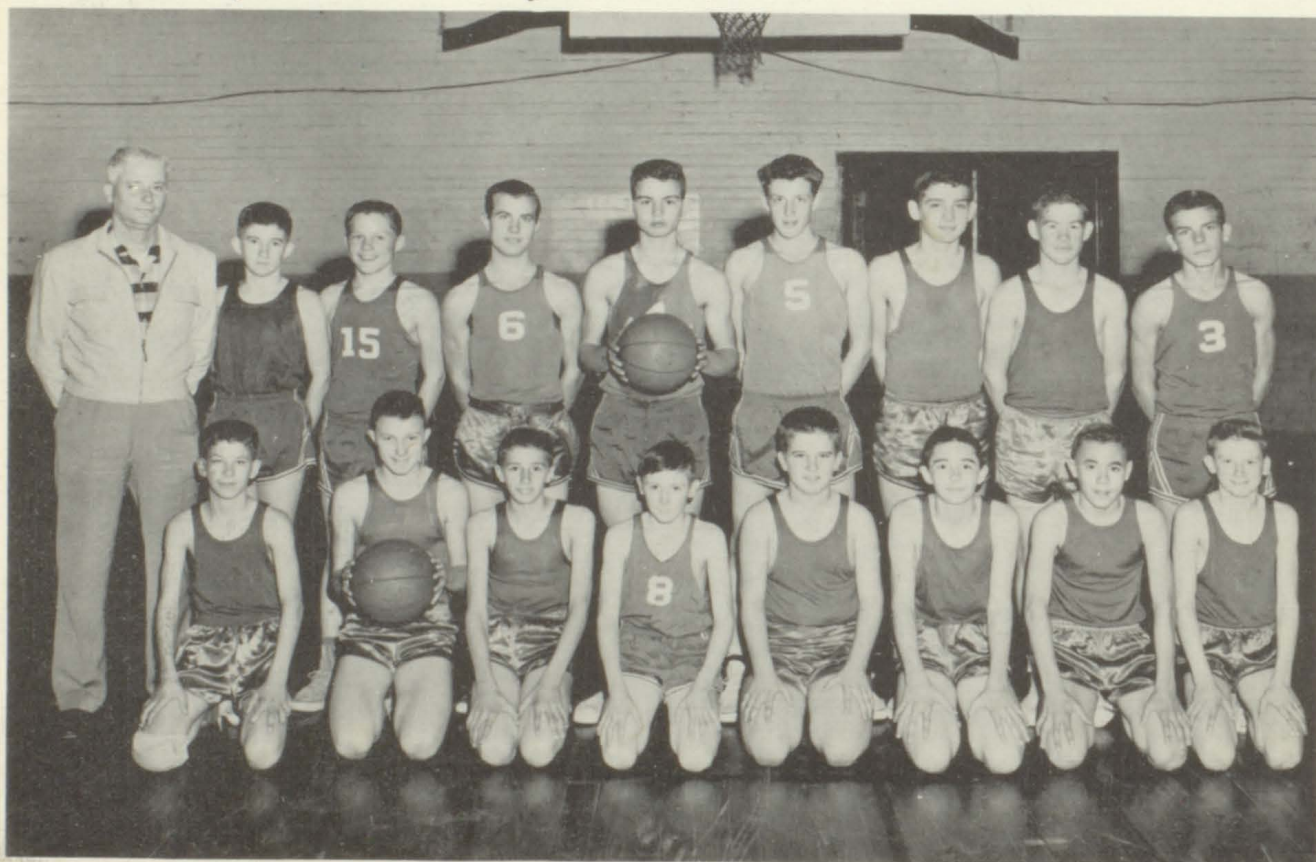

Junior High Boys' Basketball