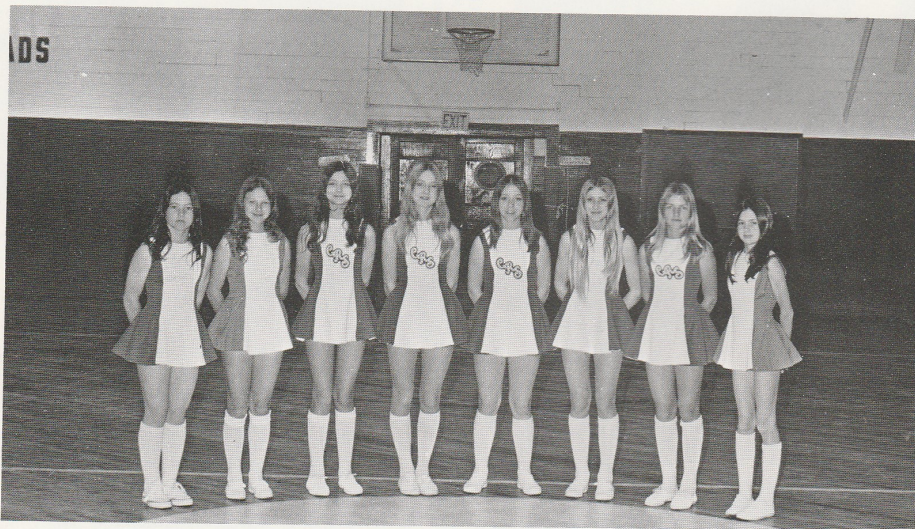

Cheering Team

(Left to Right) Loretta Giles, Debbie Shook, Lisa Norris, Trena Merrill, Theresa Pryor, Teresa Stewart, Barbie Couch, Cindy Hughes